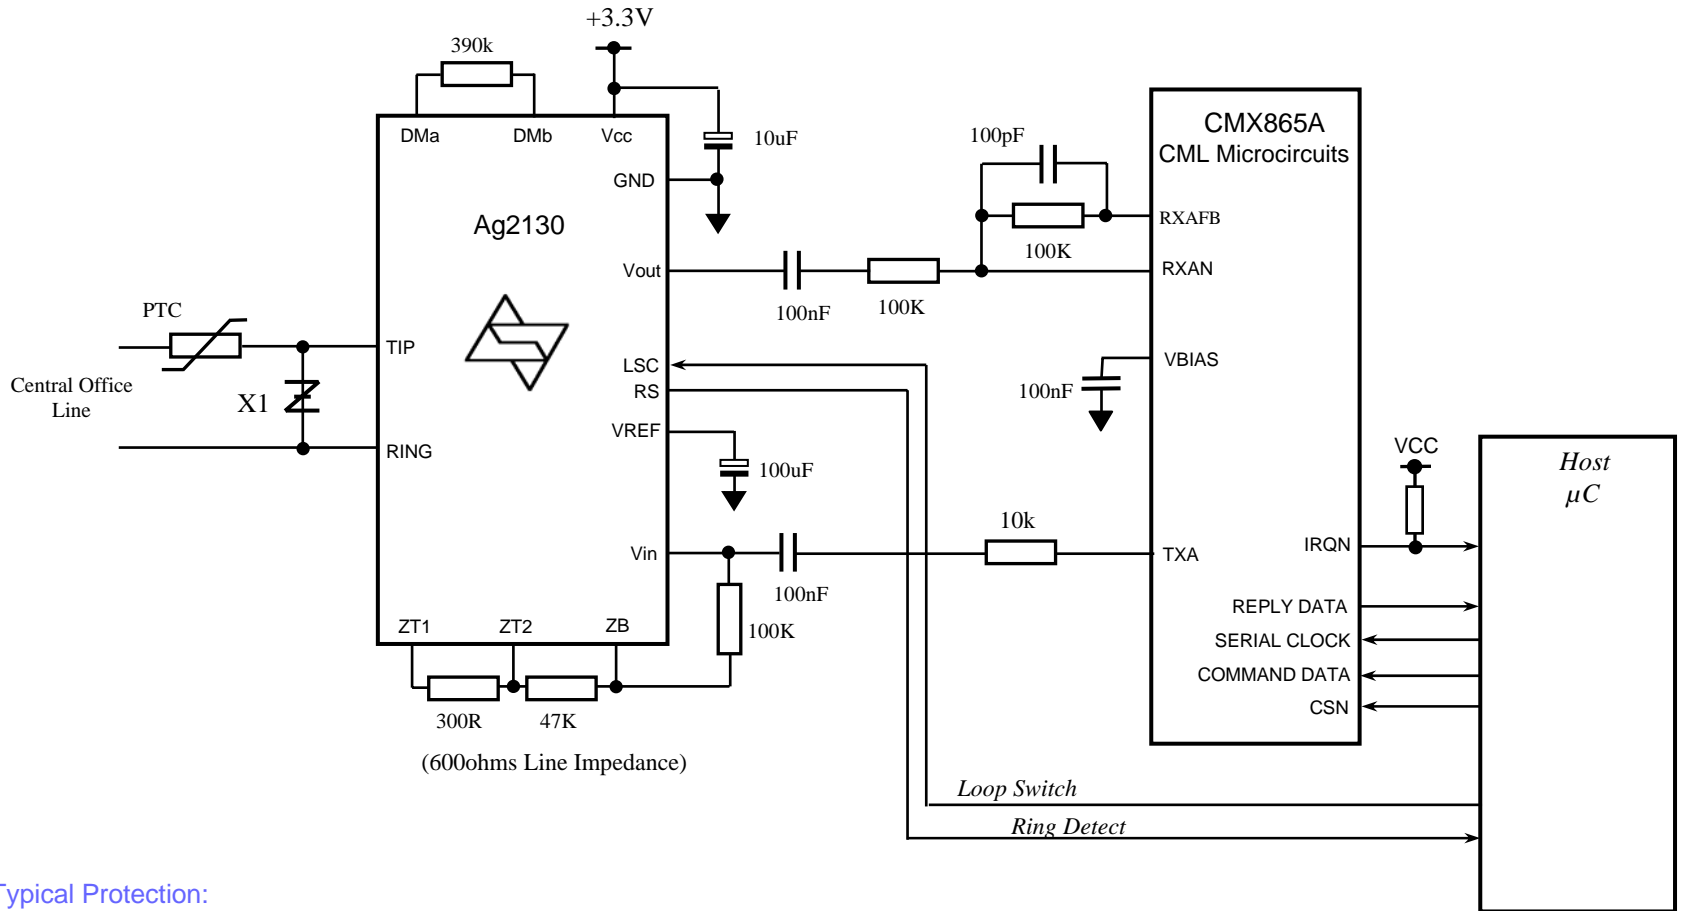

Modem Application using Ag2130 and CMX865A

Typical Protection:

PTC: TR600-150 (Raychem)
 X1: TVB200SA (Raychem)