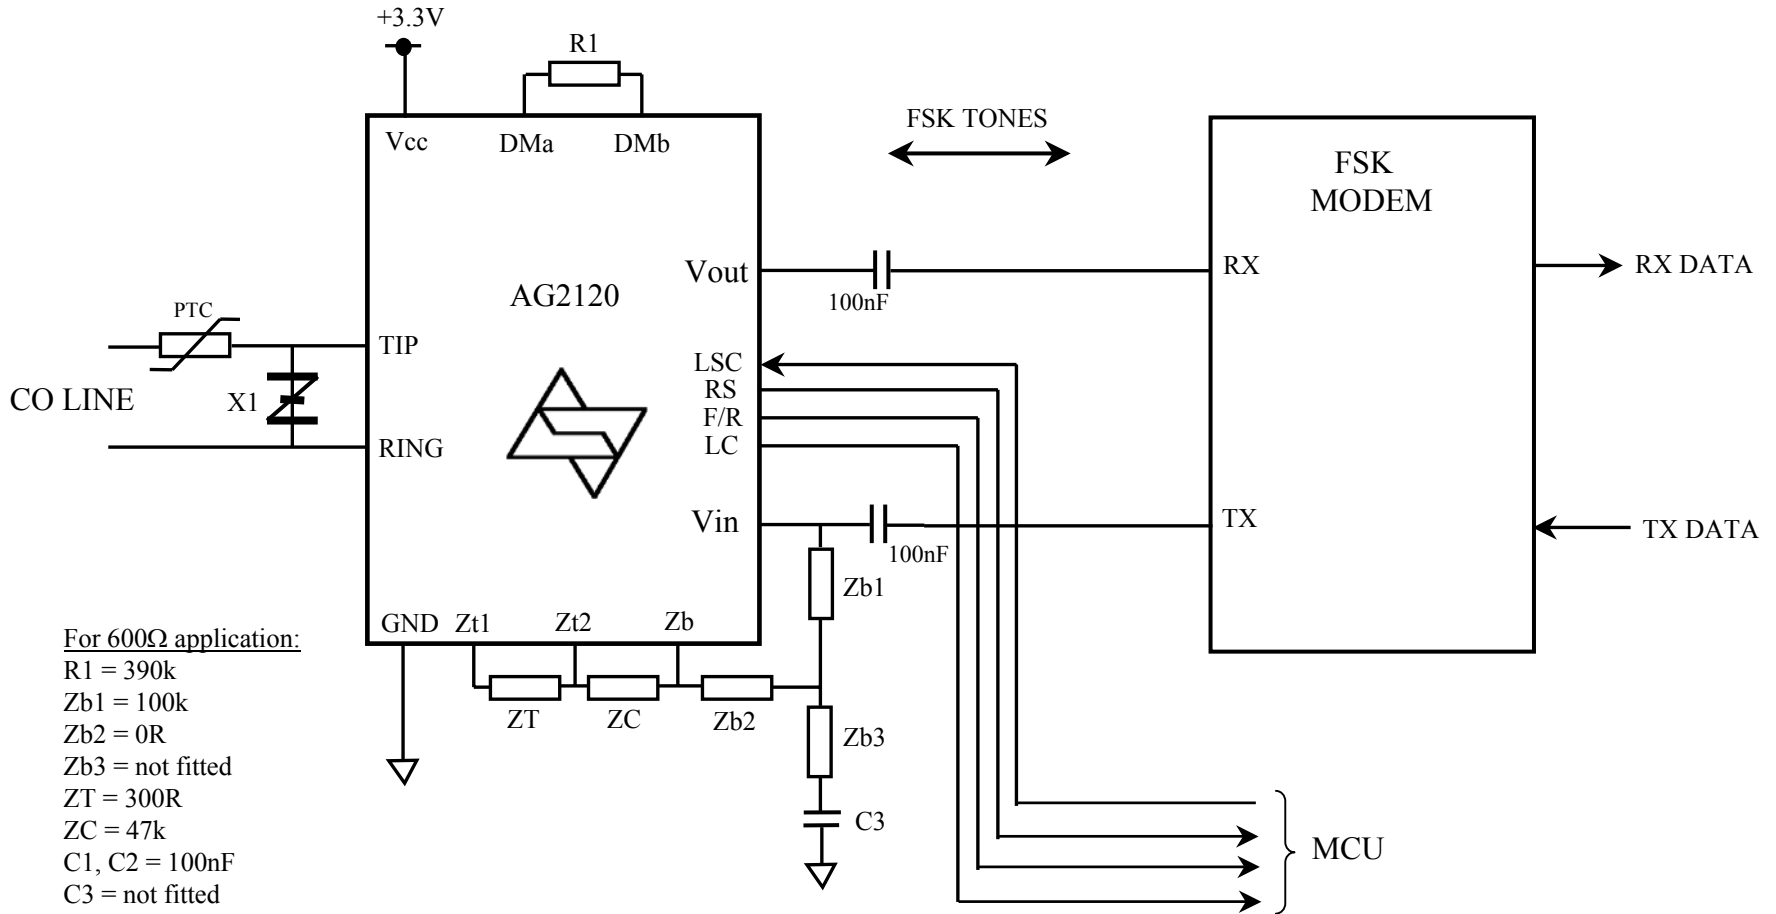

Interfacing AG2120 to FSK Modem

Typical Protection:
 PTC: TR600-150 (Raychem)
 X1: TVB200SA (Raychem)