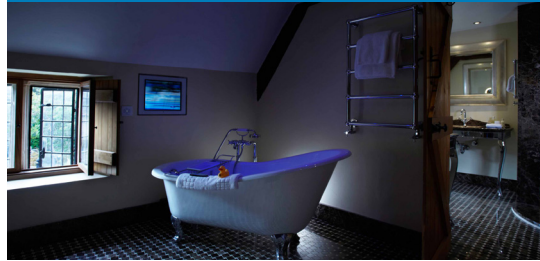

Why HDBaseT:

- Ability to deliver up to 100W of power over LAN cable
- Elegance
- Uncompressed video quality

Details: Upgrade of audio-visual system in the home, enabling switching and distribution of all sources to displays throughout the house. Installation and integration of a cutting-edge distribution system in the luxurious master bathroom, including a waterproof 22" LED Aquavision ConneC-TV. A Control4 HDMI matrix and a Home Automation system were installed in a concealed equipment room, connecting to displays throughout the house over Cat6 cable. Power is delivered through Silvertel high power Ag6600 PoH module.